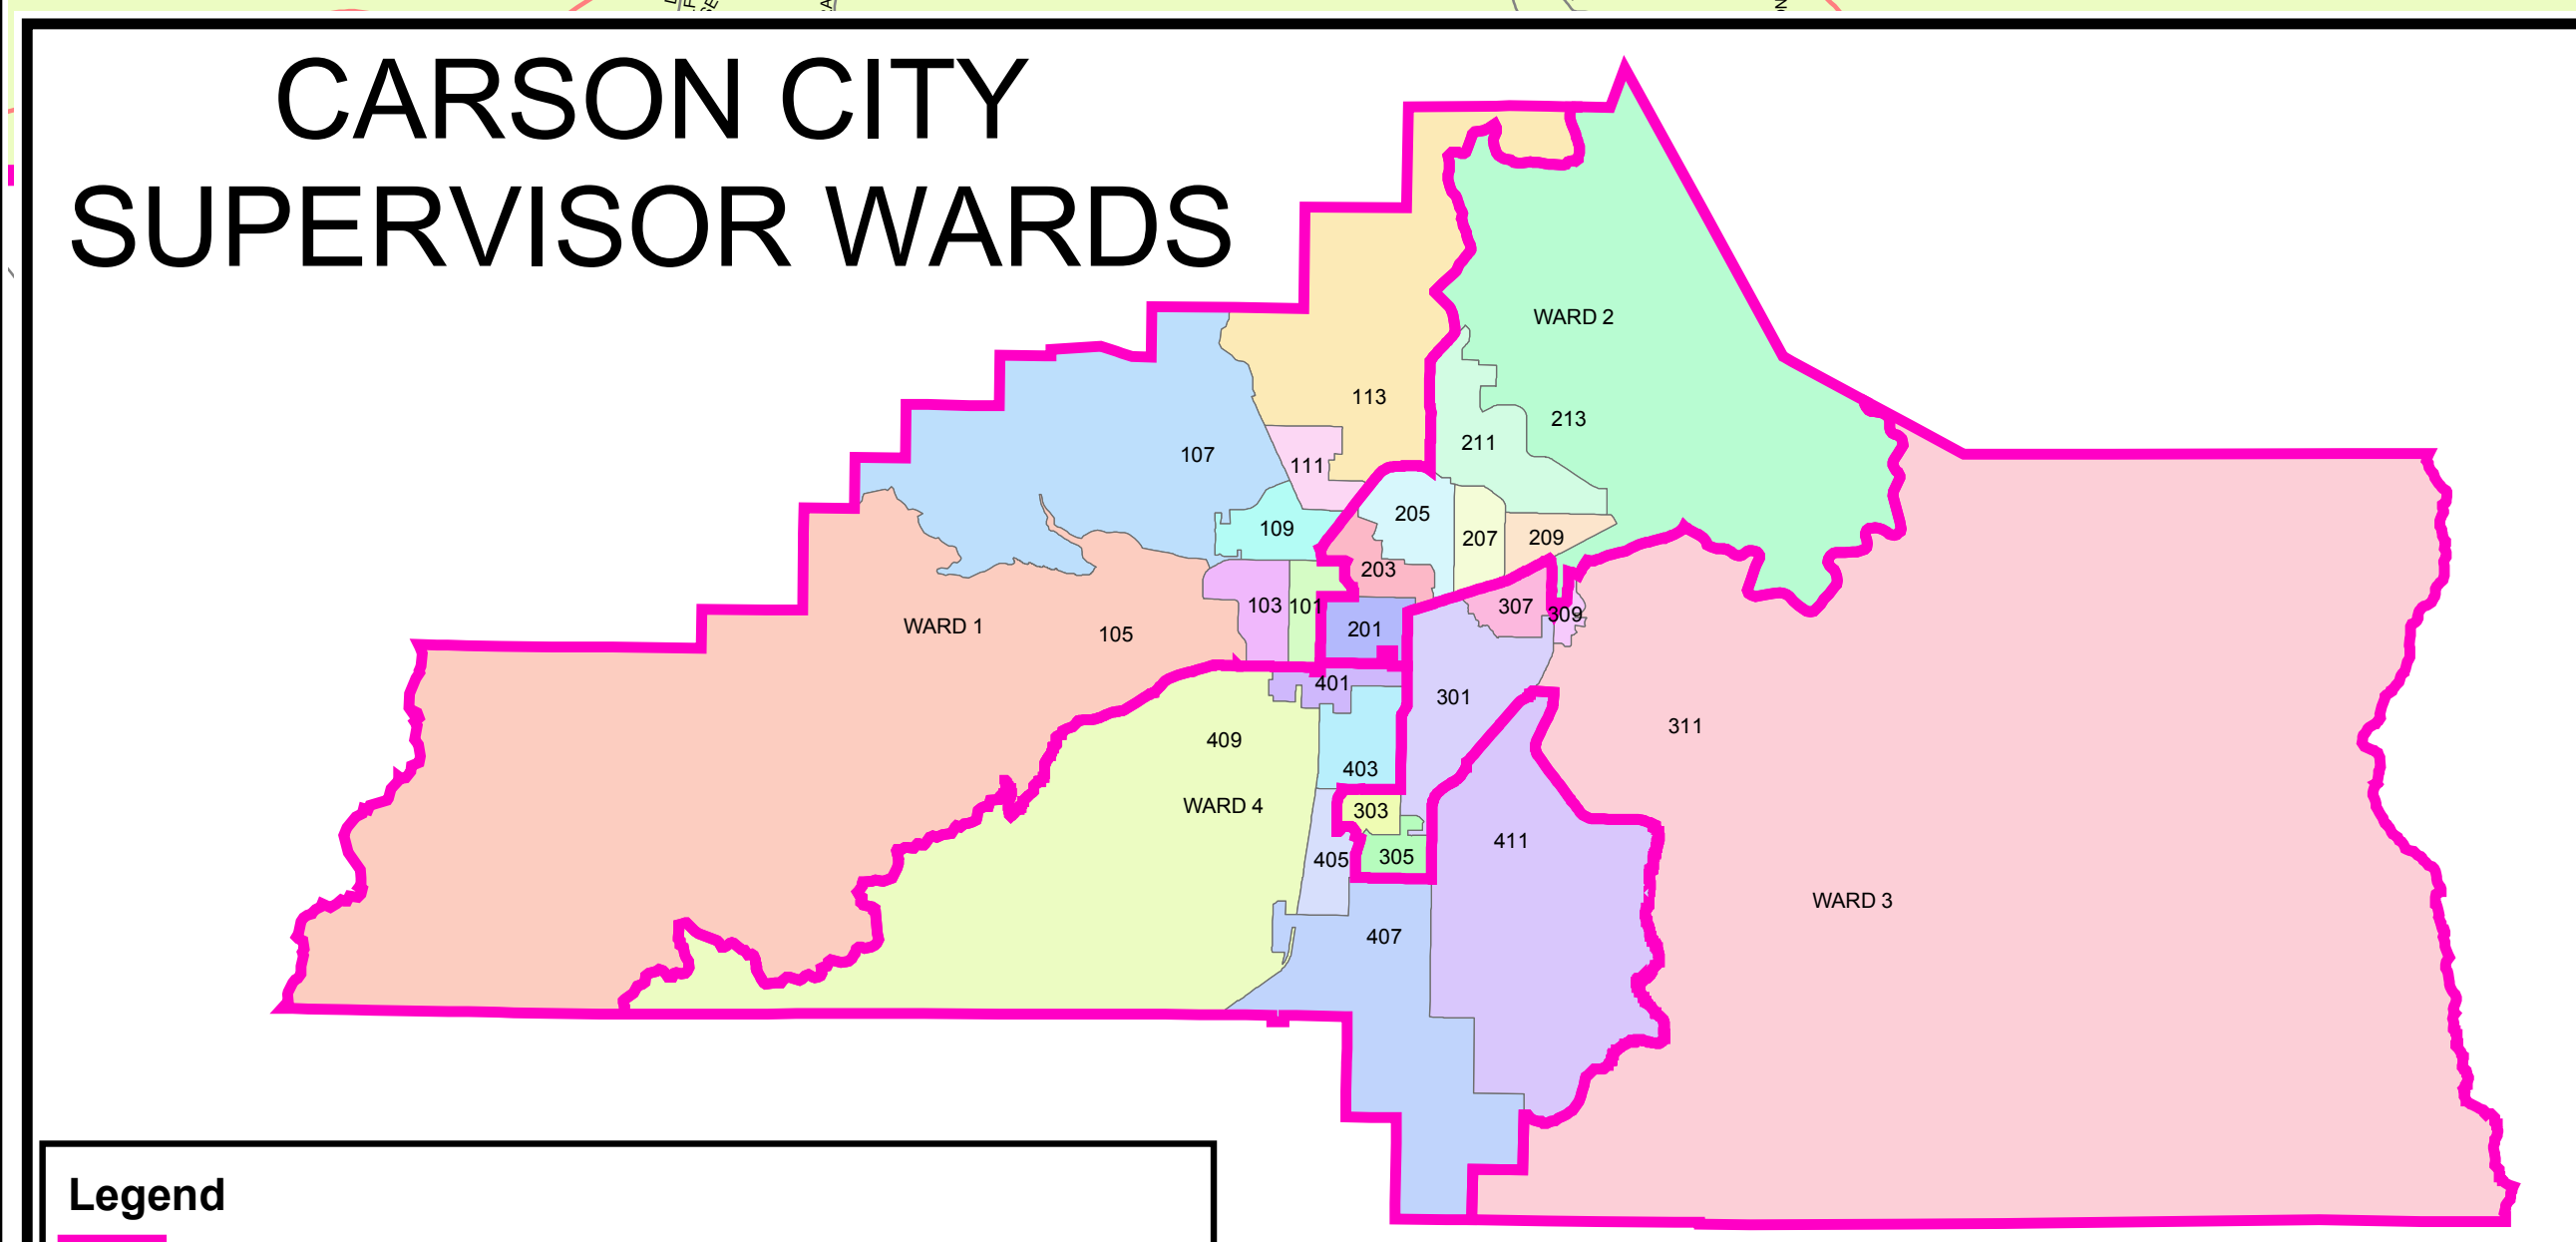

CARSON CITY SUPERVISOR WARDS

Legend

WARD BOUNDARIES	109	207	305	405
PRECINCTS	111	209	307	407
101	113	211	309	409
103	201	213	311	411
105	203	301	401	
107	205	303	403