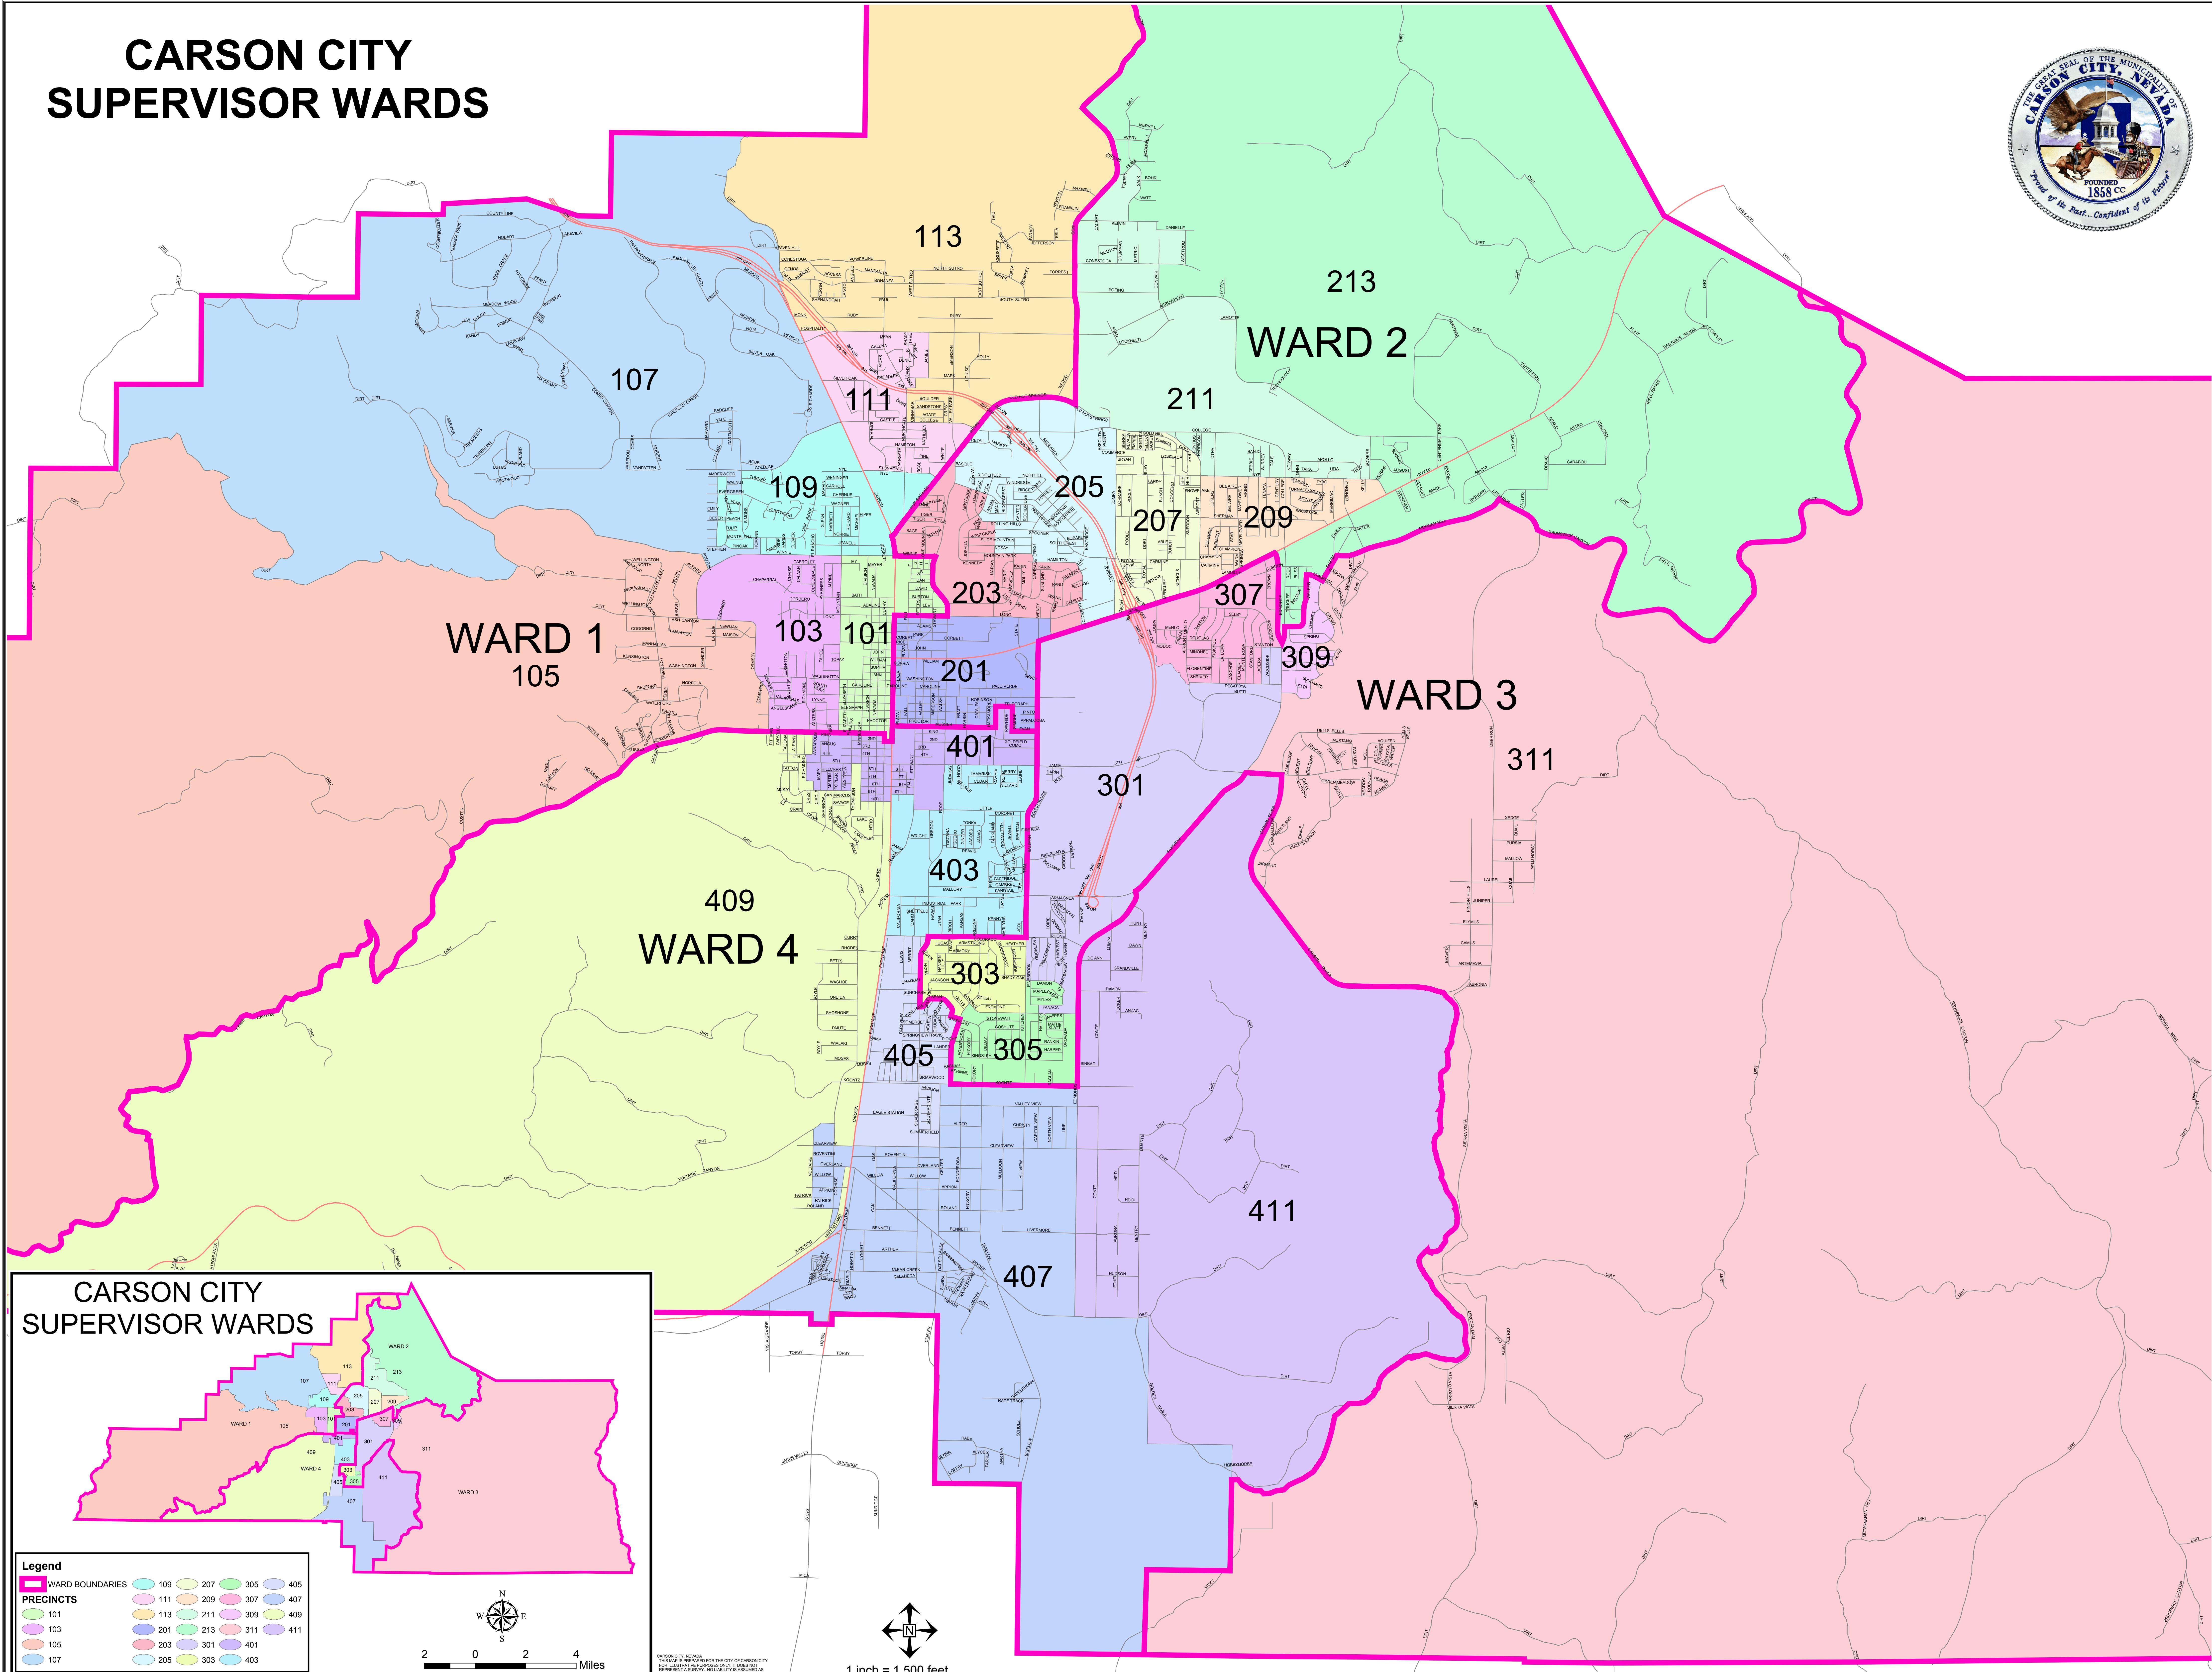

CARSON CITY SUPERVISOR WARDS

Legend

WARD BOUNDARIES	109	207	305	405
PRECINCTS	111	209	307	407
101	113	211	309	409
103	201	213	311	411
105	203	301	401	
107	205	303	403